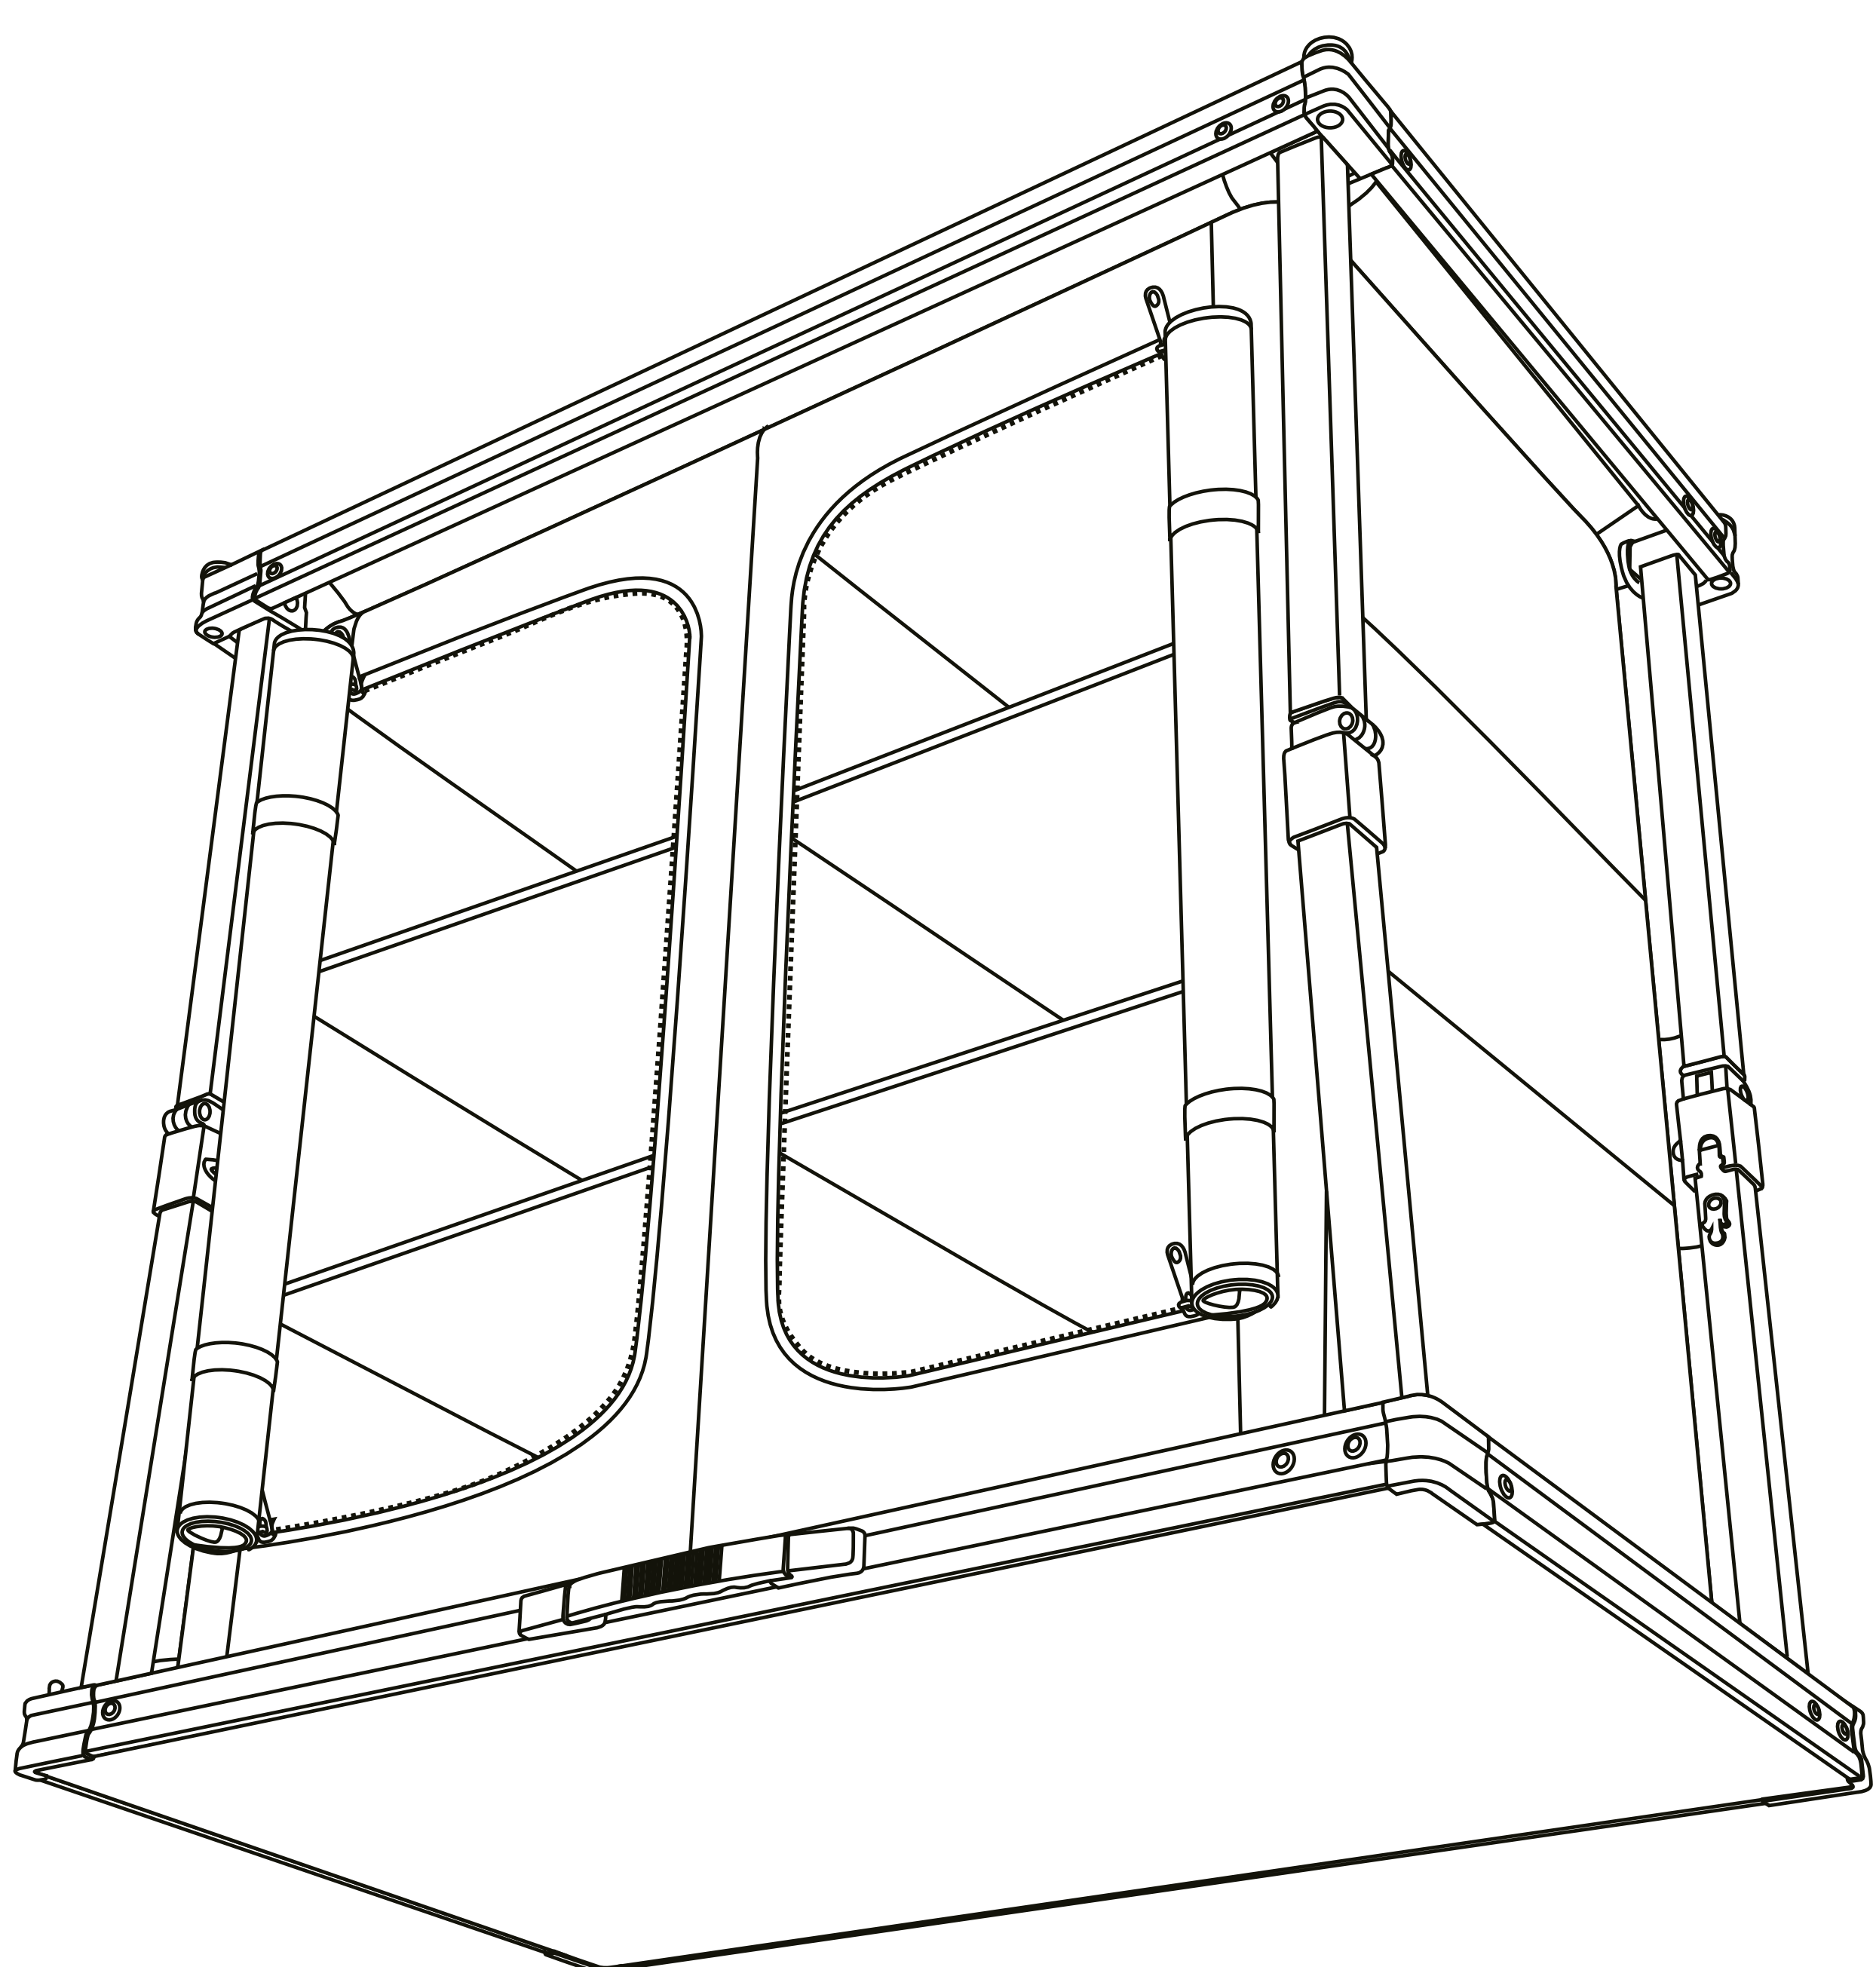

10,2
KG

ALUMINIUM

CAMPART
KI-0758
Outdoor kitchen TOLEDO

ALUMINIUM

10,2
KG

CAMPART

KI-0758
Outdoor kitchen TOLEDO

10,2
KG

ALUMINIUM

CAMPART

KI-0758
Outdoor kitchen TOLEDO